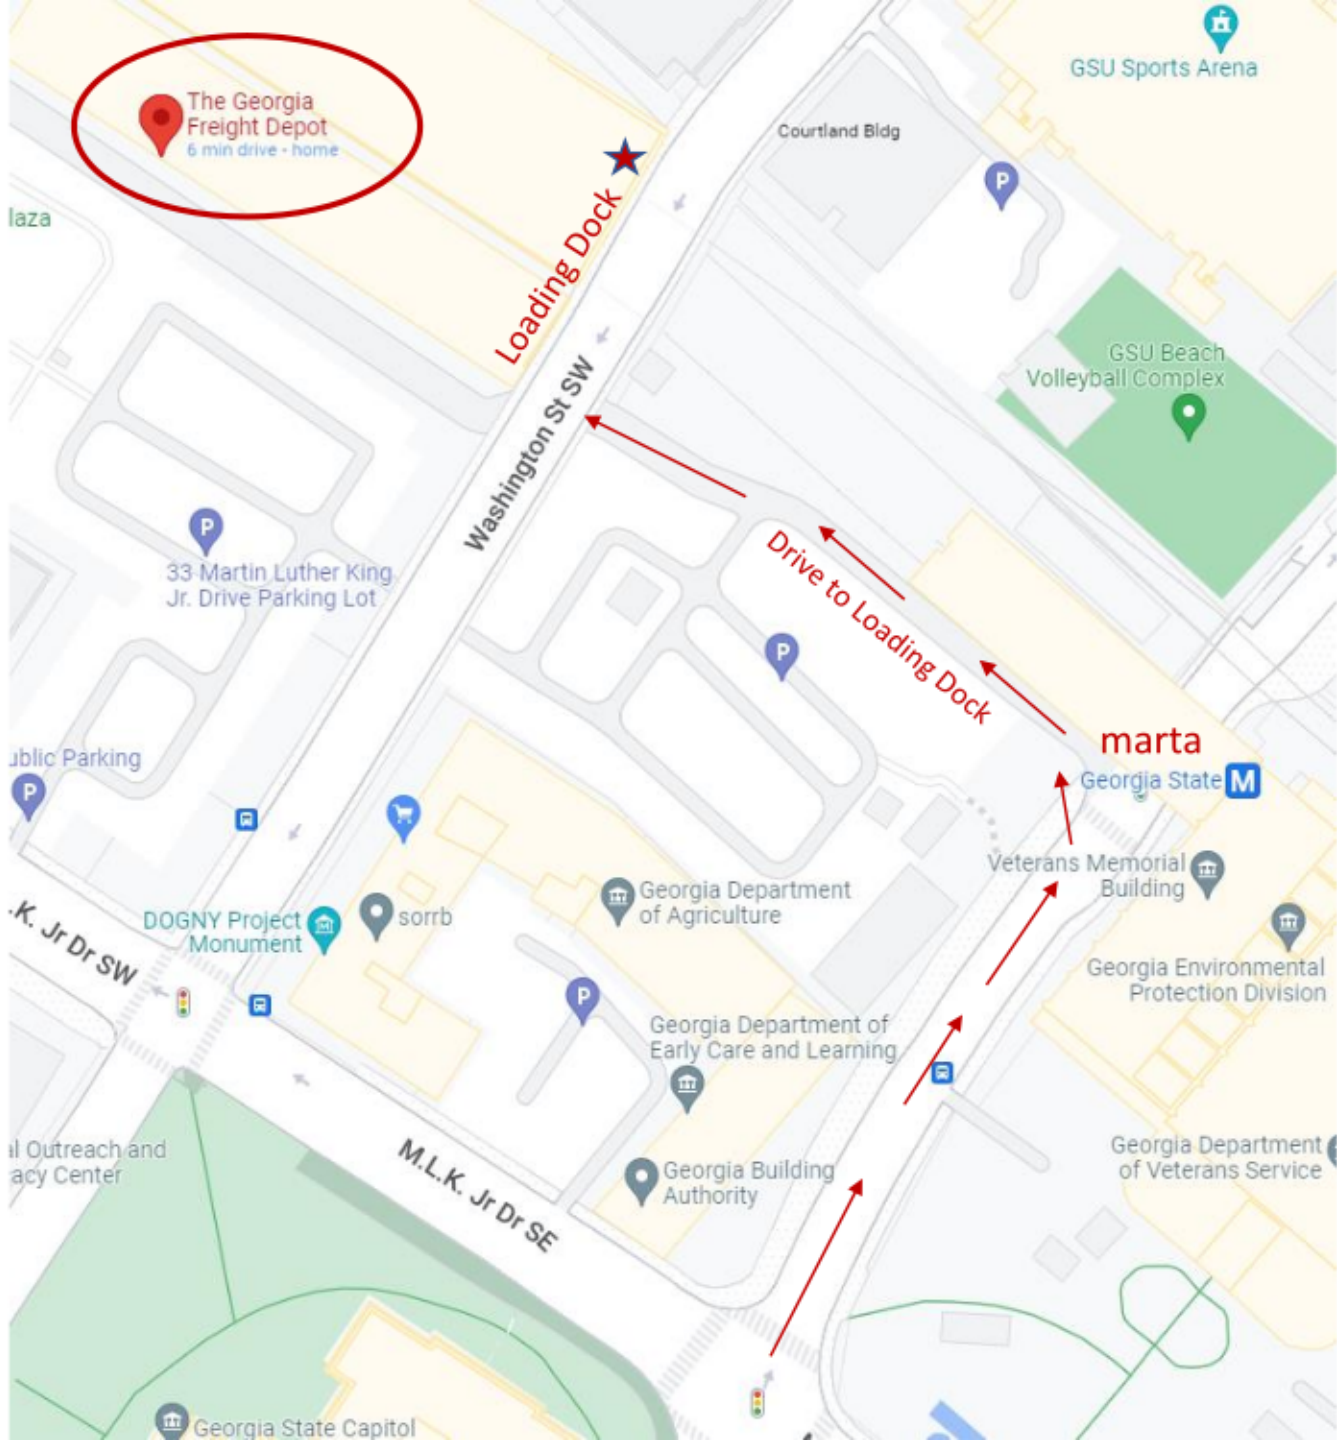

Event Participants - Loading Dock Drop Off: