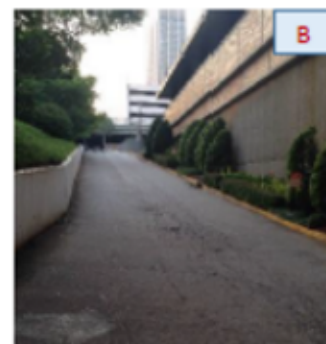

Directions:

Northbound on I-75/85:

1. Exit at Central Avenue/Fulton St.
2. At the split, fork right towards Fulton St.
3. Take a right at first light at the end of the ramp, onto Fulton St.
4. Take a left at next light, onto Capitol Avenue
5. Crossing over MLK Jr. Drive, Capitol turns into Piedmont Avenue
6. **Take the first driveway on the left*** (See Images A, B)
  (it says GBA MOTOR POOL / 201 PIEDMONT AVE. / RESTRICTED PARKING)
7. Follow the drive up to the loading dock and park anywhere except in the striped yellow lines (do not block trucks)

Southbound on I-75-85:

1. Exit at Martin Luther King, Jr. Drive/State Capitol
2. Continue straight to the second traffic light; turn right onto Piedmont Avenue
  ~Follow steps 6-7 above for remaining directions

Westbound on I-20:

1. Follow I-20 W to Capitol Ave SE in Atlanta. Take exit 58A from I-20 W
2. Continue on Capitol Ave SE. Drive to Piedmont Ave SW
  ~Follow steps 6-7 above for remaining directions

Eastbound on I-20:

1. Follow I-20 E to Atlanta. Take exit 56B from I-20 E
2. Take Central Ave SW, Memorial Dr. SW and Capitol Ave SW to Piedmont Ave SW
  ~Follow steps 6-7 above for remaining directions

*Note: The entrance is directly across from the Georgia State Marta Station (See Images C, D). If you go under the MARTA overpass, you've gone too far and will have to circle the block.

Georgia Freight Depot
Loading Dock