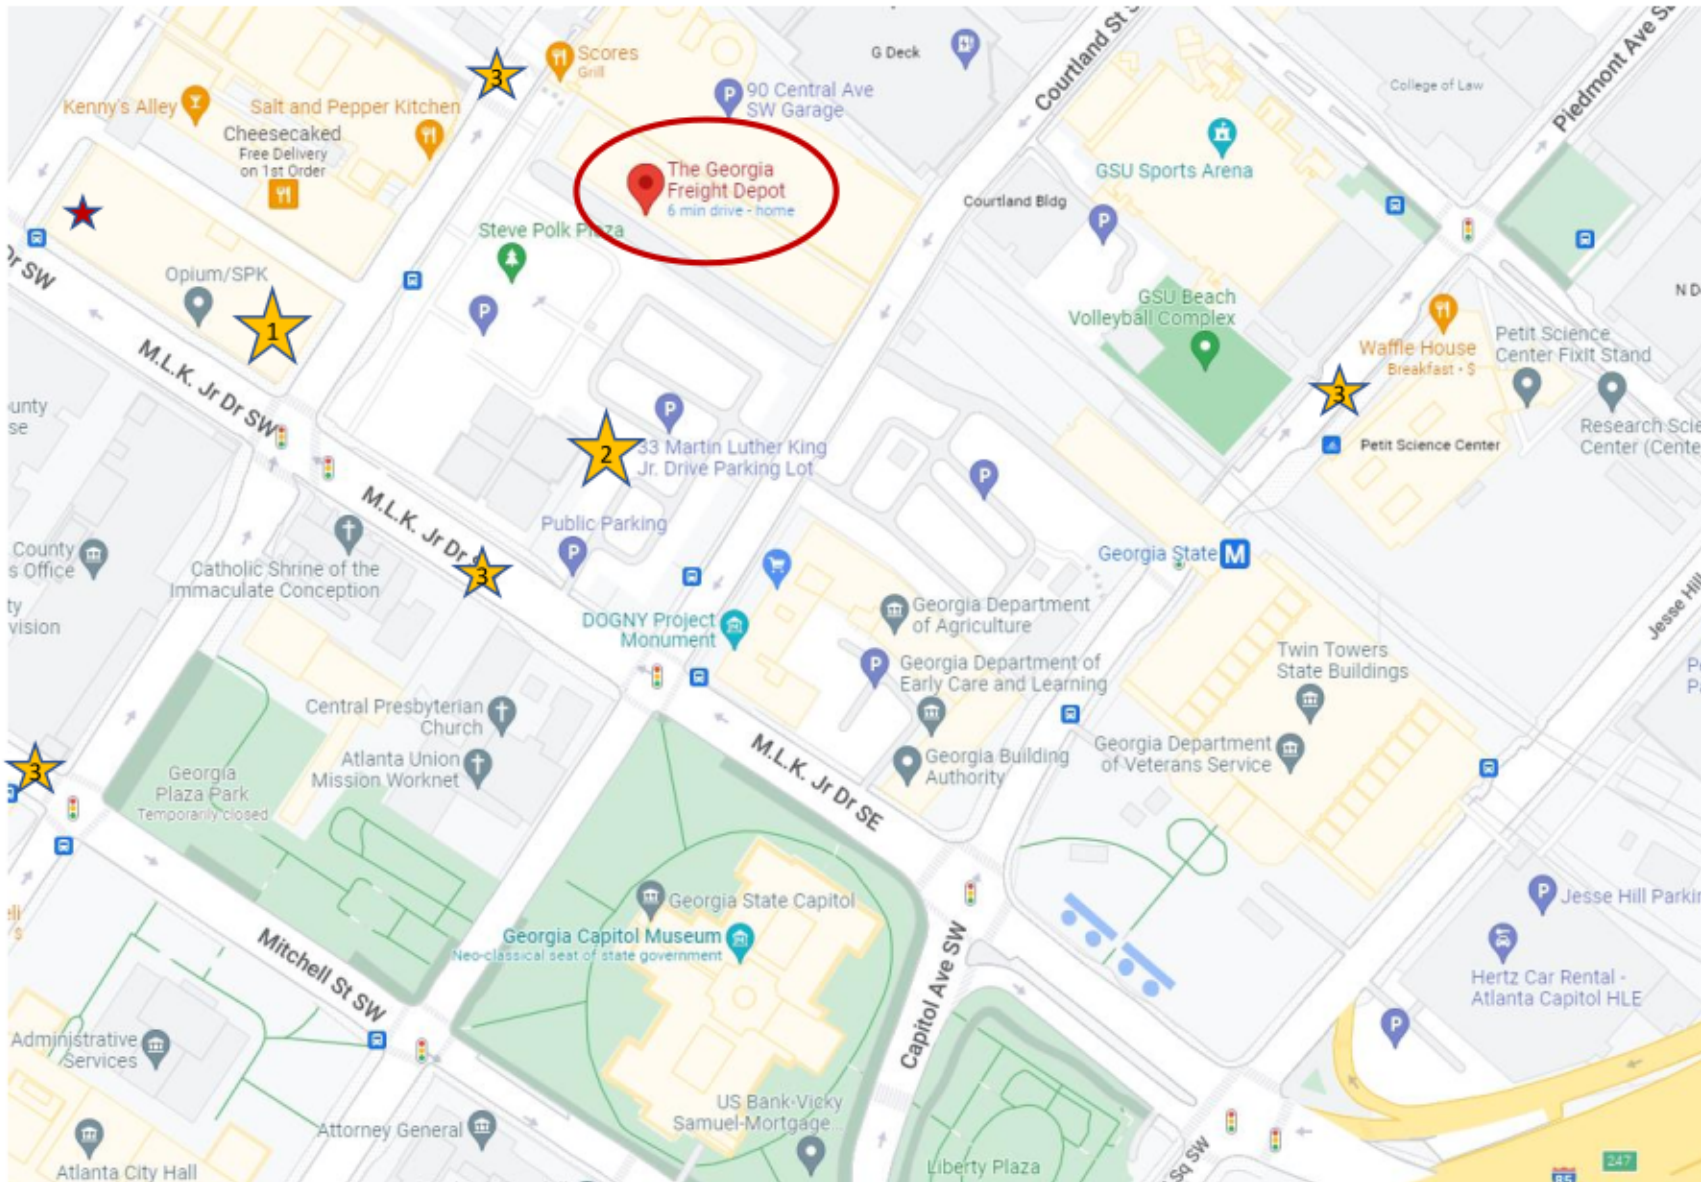

Event Parking Options:

1. 65 MLK JR DR SW
  Lot in front of Georgia Freight Depot and former World of Coca-Cola
2. Underground Atlanta Parking Deck
3. Street Parking

Atlanta Culinary Charities Present 10th Annual
FAMILY FOOD FEST
Atlanta *A Father's Day Celebration*

DATE Sun June 16, 2024 3pm - 6pm

Georgia Freight Depot | 65 Martin Luther King, Jr. Drive | Atlanta GA 30303
MORE INFO: familyfoodfest.org | info@familyfoodfest.org | 404.275.4042
[familyfoodfestatlanta](https://www.facebook.com/familyfoodfestatlanta) [famfoodfestatl](https://www.instagram.com/famfoodfestatl) [familyfoodfestatlanta](https://www.tiktok.com/@familyfoodfestatlanta)