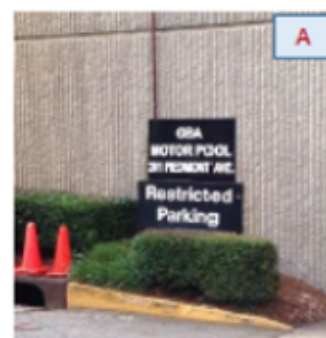

Directions:

Northbound on I-75/85:

1. Exit at Central Avenue/Fulton St.
2. At the split, fork right towards Fulton St.
3. Take a right at first light at the end of the ramp, onto Fulton St.
4. Take a left at next light, onto Capitol Avenue
5. Crossing over MLK Jr. Drive, Capitol turns into Piedmont Avenue
6. **Take the first driveway on the left*** (See Images A, B)
  (it says GBA MOTOR POOL / 201 PIEDMONT AVE. / RESTRICTED PARKING)
7. Follow the drive up to the loading dock and park anywhere except in the striped yellow lines (do not block trucks)

Southbound on I-75-85:

1. Exit at Martin Luther King, Jr. Drive/State Capitol
2. Continue straight to the second traffic light; turn right onto Piedmont Avenue
  ~Follow steps 6-7 above for remaining directions

Westbound on I-20:

1. Follow I-20 W to Capitol Ave SE in Atlanta. Take exit 58A from I-20 W
2. Continue on Capitol Ave SE. Drive to Piedmont Ave SW
  ~Follow steps 6-7 above for remaining directions

Eastbound on I-20:

1. Follow I-20 E to Atlanta. Take exit 56B from I-20 E
2. Take Central Ave SW, Memorial Dr. SW and Capitol Ave SW to Piedmont Ave SW
  ~Follow steps 6-7 above for remaining directions

*Note: The entrance is directly across from the Georgia State Marta Station (See Images C, D). If you go under the MARTA overpass, you've gone too far and will have to circle the block.

Georgia Freight Depot
Loading Dock